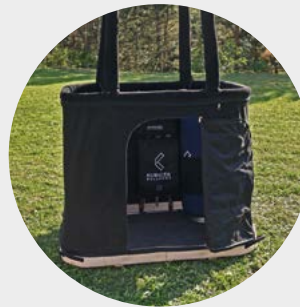

↑
**FITS IN
A MINIVAN**

↑
**EASY
ACCESS**

↑
**EXTRA WALL
PROTECTION**

K13C

| | |
|--------------------------------------|--------------------------------|
| max. capacity | 2 passengers & 1 pilot |
| dimensions | 1,25 x 1,00 m (4.10 x 3.28 ft) |
| empty weight (with equipment) | 65 kg (143 lbs) |
| max. load capacity | 550 kg (1,212 lbs) |

← WATCH IT
IN ACTION

K10C

| | |
|--------------------------------------|--------------------------------|
| max. capacity | 1 passenger & 1 pilot |
| dimensions | 1,15 x 0,87 m (3.77 x 2.85 ft) |
| empty weight (with equipment) | 55 kg (121 lbs) |
| max. load capacity | 455 kg (1,003 lbs) |